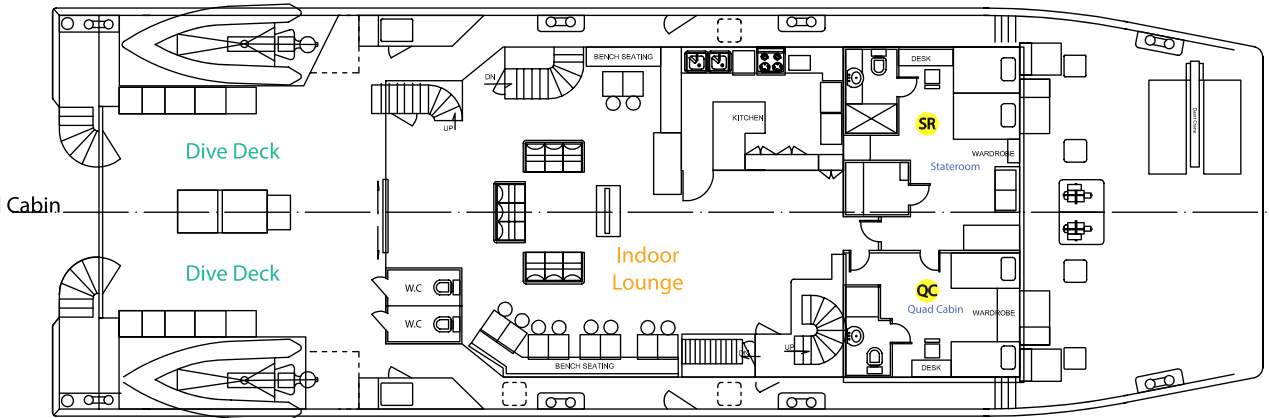

SOLITUDE
liveaboards • resorts

Sun Deck
Upper Deck
Main Deck
Lower Deck

PROFILE

TR 29 28 27 26 25 24 23 22 21 20 19 18 17 16 15 14 13 12 11 10 9 8 7 6 5 4 3 2 1 FRAME SPACING 1200 mm

SOLITUDE ADVENTURER

UPPER DECK

TR 29 28 27 26 25 24 23 22 21 20 19 18 17 16 15 14 13 12 11 10 9 8 7 6 5 4 3 2 1 FRAME SPACING 1200 mm

Upper Deck Deluxe Cabins are all Twin Sharing only

Stateroom & Quad Cabin

MAIN DECK

TR 29 28 27 26 25 24 23 22 21 20 19 18 17 16 15 14 13 12 11 10 9 8 7 6 5 4 3 2 1 FRAME SPACING 1200 mm

Stateroom Twin or King Sharing • Quad Sharing is 4 x Single Bunk Beds

HULLS

TR 29 28 27 26 25 24 23 22 21 20 19 18 17 16 15 14 13 12 11 10 9 8 7 6 5 4 3 2 1 FRAME SPACING 1200 mm