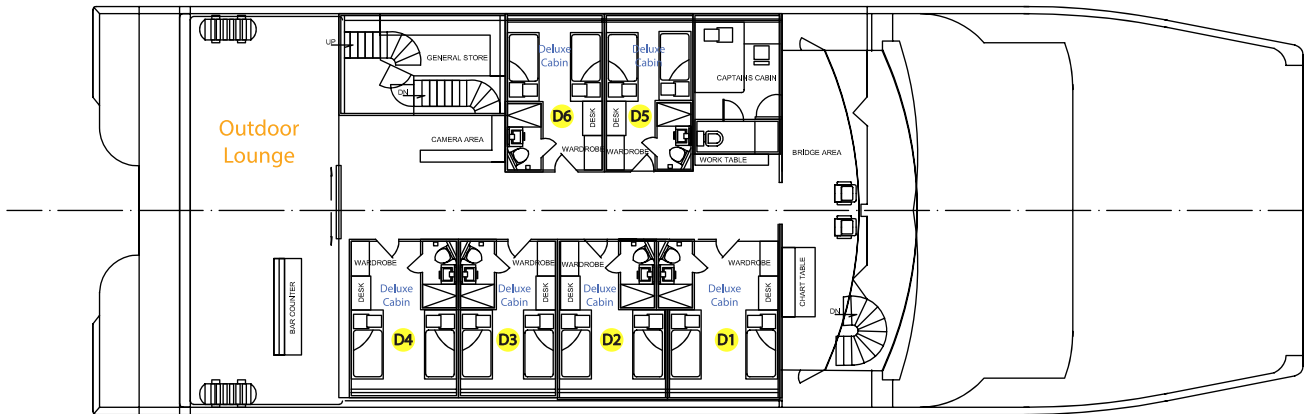

SOLITUDE
liveaboards • resorts

Sun Deck
Upper Deck
Main Deck
Lower Deck

PROFILE

TR 29 28 27 26 25 24 23 22 21 20 19 18 17 16 15 14 13 12 11 10 9 8 7 6 5 4 3 2 1 FRAME SPACING 1200 mm

SOLITUDE ADVENTURER

UPPER DECK

TR 29 28 27 26 25 24 23 22 21 20 19 18 17 16 15 14 13 12 11 10 9 8 7 6 5 4 3 2 1 FRAME SPACING 1200 mm

Upper Deck Deluxe Cabins are all Twin Sharing only

Stateroom & Quad Cabin

MAIN DECK

TR 29 28 27 26 25 24 23 22 21 20 19 18 17 16 15 14 13 12 11 10 9 8 7 6 5 4 3 2 1 FRAME SPACING 1200 mm

Stateroom Twin or King Sharing • Quad Sharing is 4 x Single Bunk Beds

HULLS

TR 29 28 27 26 25 24 23 22 21 20 19 18 17 16 15 14 13 12 11 10 9 8 7 6 5 4 3 2 1 FRAME SPACING 1200 mm