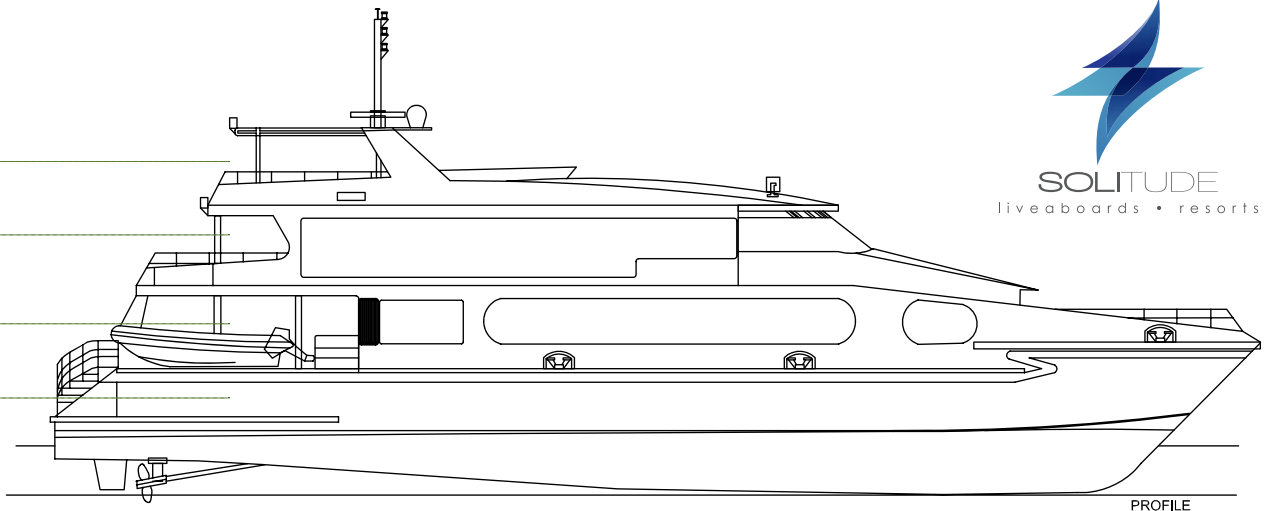

SOLITUDE
liveaboards • resorts

Sun Deck
Upper Deck
Main Deck
Lower Deck

PROFILE

TR 29 28 27 26 25 24 23 22 21 20 19 18 17 16 15 14 13 12 11 10 9 8 7 6 5 4 3 2 1 FRAME SPACING 1200 mm

SOLITUDE ADVENTURER

UPPER DECK

TR 29 28 27 26 25 24 23 22 21 20 19 18 17 16 15 14 13 12 11 10 9 8 7 6 5 4 3 2 1 FRAME SPACING 1200 mm

Upper Deck Deluxe Cabins are all Twin Sharing only

Stateroom & Quad Cabin

MAIN DECK

TR 29 28 27 26 25 24 23 22 21 20 19 18 17 16 15 14 13 12 11 10 9 8 7 6 5 4 3 2 1 FRAME SPACING 1200 mm

Stateroom Twin or King Sharing • Quad Sharing is 4 x Single Bunk Beds

HULLS

TR 29 28 27 26 25 24 23 22 21 20 19 18 17 16 15 14 13 12 11 10 9 8 7 6 5 4 3 2 1 FRAME SPACING 1200 mm