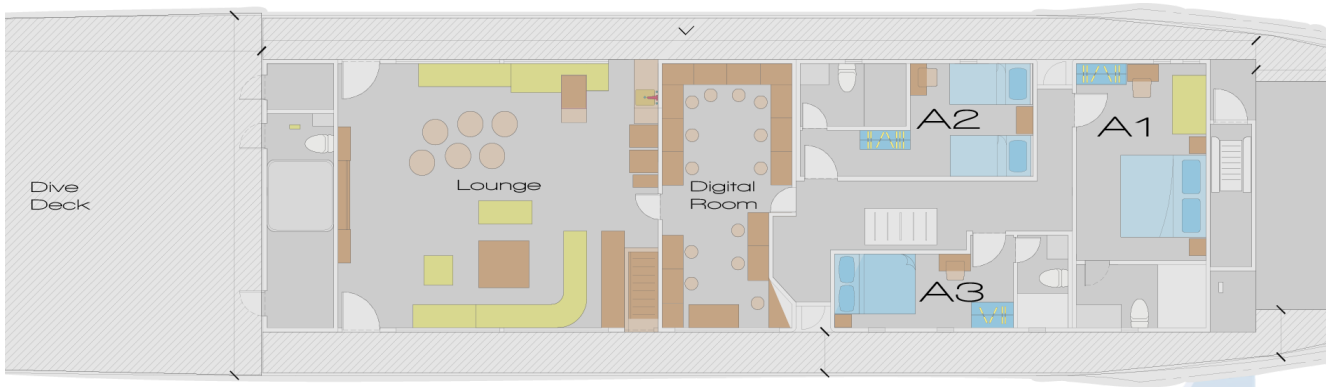

# THE FLOOR PLANS

## A DECK / Main Deck

**Staterooms** A1, A2, A3, B6: 2 x King-Sharing, 1 Twin Sharing, 1 x Single/Double-Sharing

## B DECK / Below Deck

**Deluxe Cabins** B1, B2, B3, B4, B5, B7: 2 x Double-Sharing and 3 x Twin-Share, Bunk Bed style, 1 x Single/Double Sharing

**Quad Cabin B8** 4 x single beds